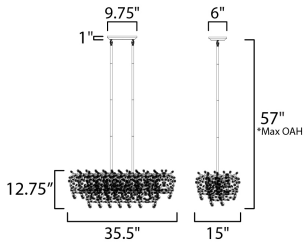

*max overall height

MEASUREMENTS

DIMENSION : 35.5" L x 15" W x 12.75" H
 MAX OAH : 57" OAH
 CANOPY : 6" W x 1" H x 10" L
 HANGING WEIGHT : 16.5 lb

LAMPING

INPUT VOLTAGE : 120V
 LUMENS : 3,500 Rated
 BULB : 7 x 40W Xenon G9 , 280W Total
 BULB INCLUDED : (Included)
 DIMMABLE : Yes
 COLOR_TEMP : 2900K